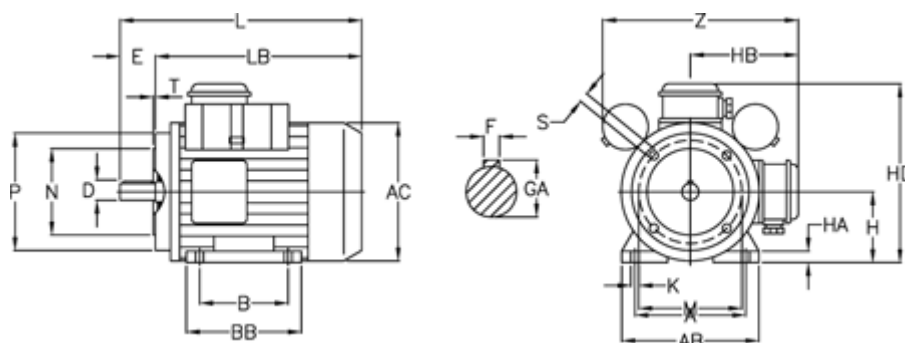

# Data Sheet

Article number: 25025466002

Description: ICME Single-phase motor MD71 A4 0,25KW

4 - 1400 rpm 1x230 Volt 50Hz B3/B14 with starting & running capacitor

## Measures

A = 112	H = 71	P = 105
AB = 144	HA = 12	S = M6
AC = 137	HB = 107	T = 2.5
B = 90	K = 7	Z = 210
D = 14	L = 268	
E = 30	LB = 238	
F = 5	M = 85	
GA = 16	N = 70	